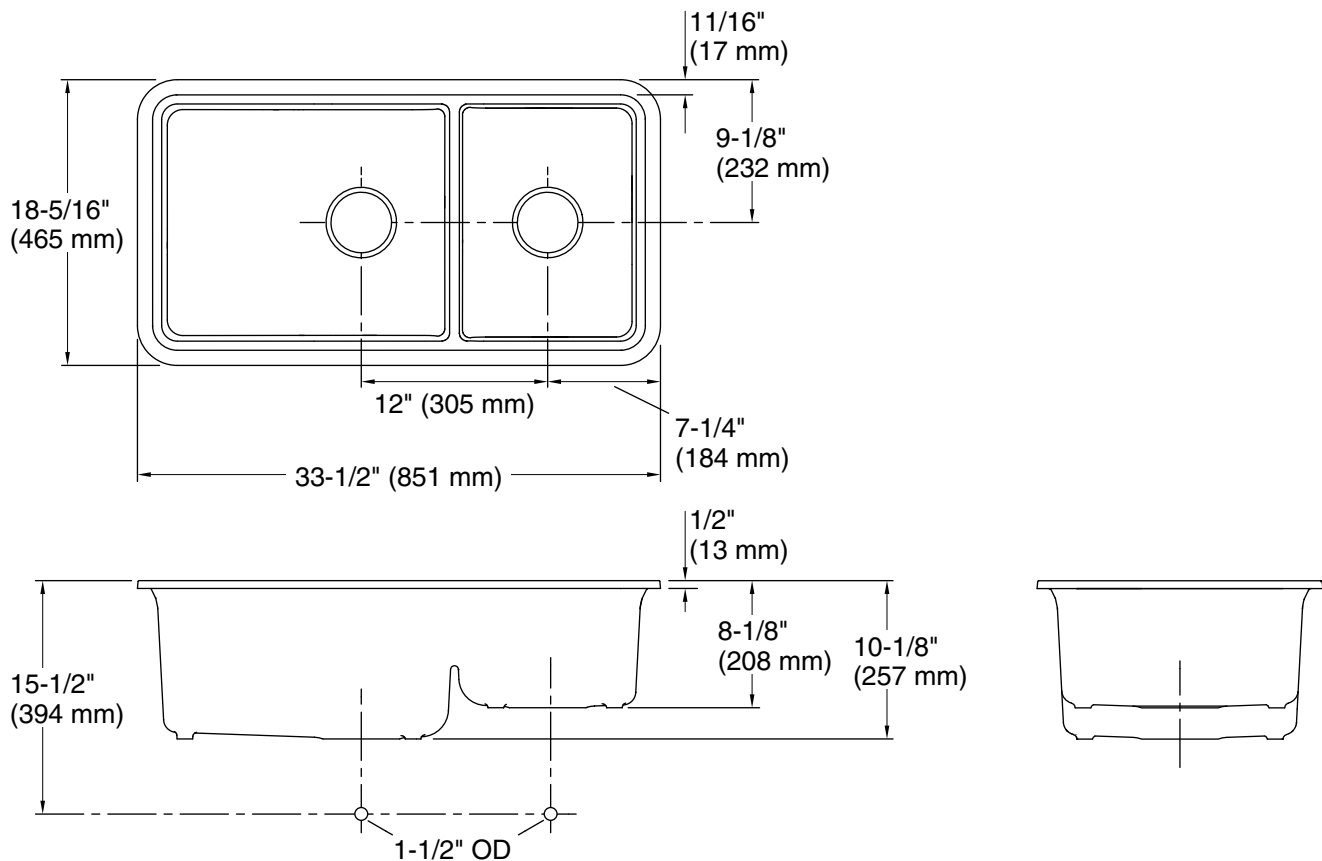

Features

- 36-inch minimum base cabinet.
- Large/medium bowls.
- Versatile design allows large basin to be installed on the right or left.
- Large basin is 9-1/2 inches deep; small basin is 7-1/2 inches deep.
- Slim divide creates more space while allowing you to completely submerge pots and pans.
- No faucet holes.
- Offset drain increases workspace in the sink.
- Includes K-5655 bottom sink rack.
- Includes cutout templates and installation clips.

K-11352 Disposal Flange with Stopper
K-9000 P-Trap

Included Components

Product consists of:
K-5655 Sink Rack

Codes/Standards

CSA B45.5/IAPMO Z124

KOHLER® Neoroc® Sinks Lifetime Limited Warranty

See website for detailed warranty information.

Technical Information

All product dimensions are nominal.

Bowl configuration: Off-set Large/small

Installation: Under-mount

Min. base cabinet width: 36" (914 mm)

Bowl area (Left): Length: 18-7/16" (468 mm)
Width: 15-3/16" (386 mm)
Bowl depth: 9-1/2" (241 mm)
Water depth: 9-1/2" (241 mm)

Bowl area (Right): Length: 11-5/16" (288 mm)
Width: 15-3/16" (386 mm)
Bowl depth: 7-1/2" (191 mm)
Water depth: 7-1/2" (191 mm)

Drain hole: 3-7/8" (98 mm)

Template: 1256394-7, required, included

Notes

Install this product according to the installation instructions.